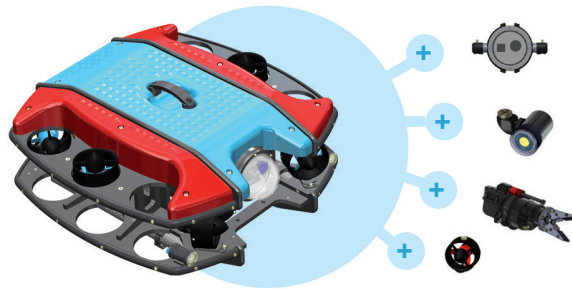

### Underwater module for 4K video recording for movies or inspection

The GoPro® Camera Case underwater module embeds a GoPro® type Hero 8® with recording capability. This module features a 4K image quality in a small size housing.

- General underwater inspection,
- Diving applications,
- ROV systems,
- Turbid water operations,
- Aquaculture inspection,
- Geosciences...

*The GoPro® Camera Case module can be added to the S-ROV.*

## SPECIAL FEATURES

- 4K video recording on MicroSDXC SD card,
- Settings, start recording and reading are made at the surface with Wi-Fi communication from smartphone or computer,
- Possible connection to other TMI-Orion modules,
- Compact housing,
- Autonomous use without connection with rechargeable battery, or connection to power,
- Adjustable fixing collar,
- Easy maintenance and upgrade,
- Reliable and rugged.